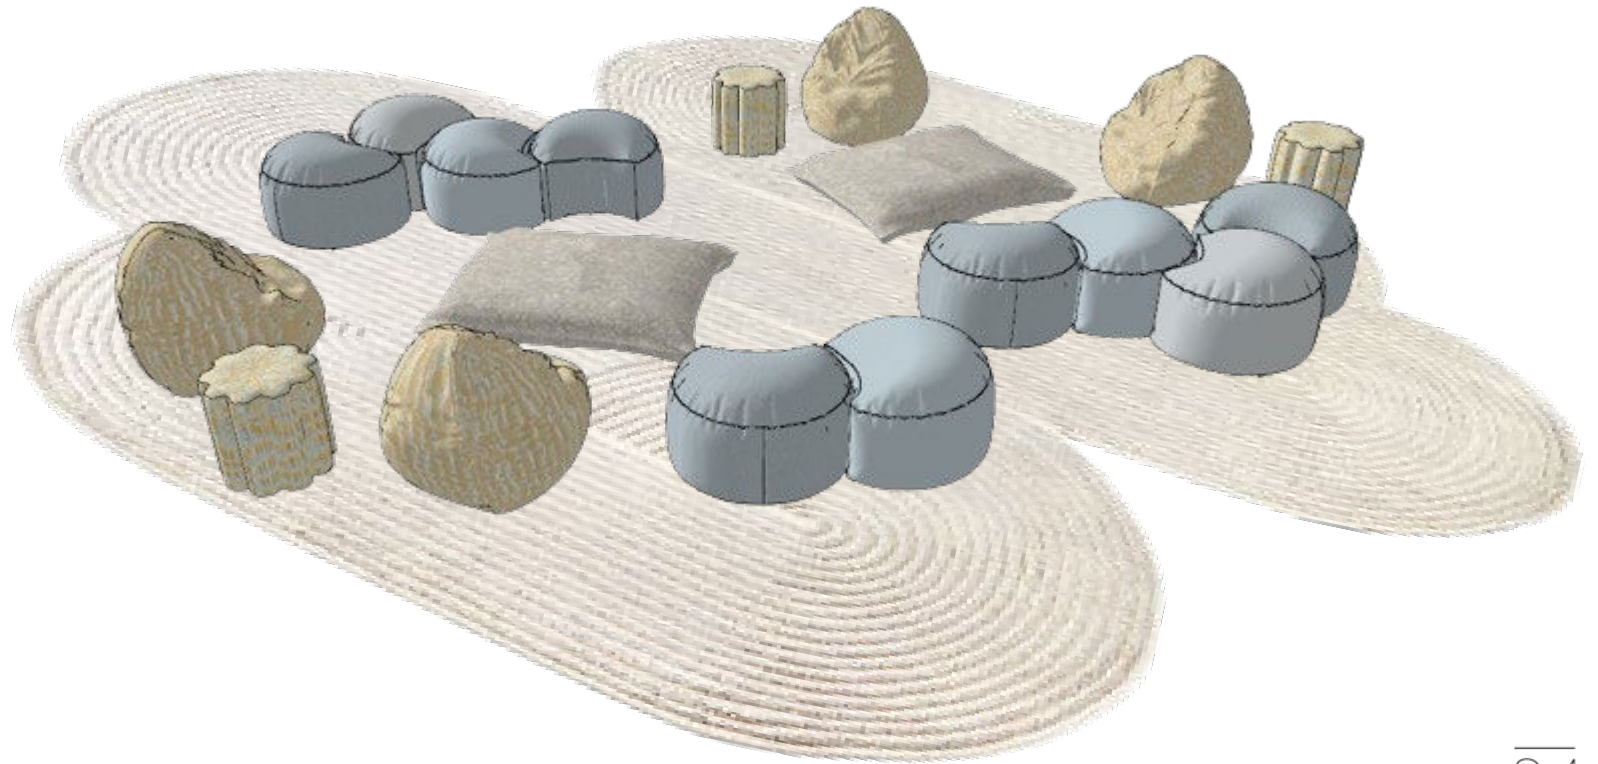

TERRAZZO RUBBER
GYM FLOORING

CUSTOM CARPET POMS
FOR INLAY RUGS

LIGHT BLUE-STAINED WHITE OAK
MILLWORK ACCENTS

MATTE WHITE METAL
ACCENTS

STAINED WHITE OAK
MILLWORK ACCENTS

KIDS' CLUB | TV AREA FF&E

'JOIN IN' BY MIMI JUNG, CEILING
MURAL ART DIRECTION