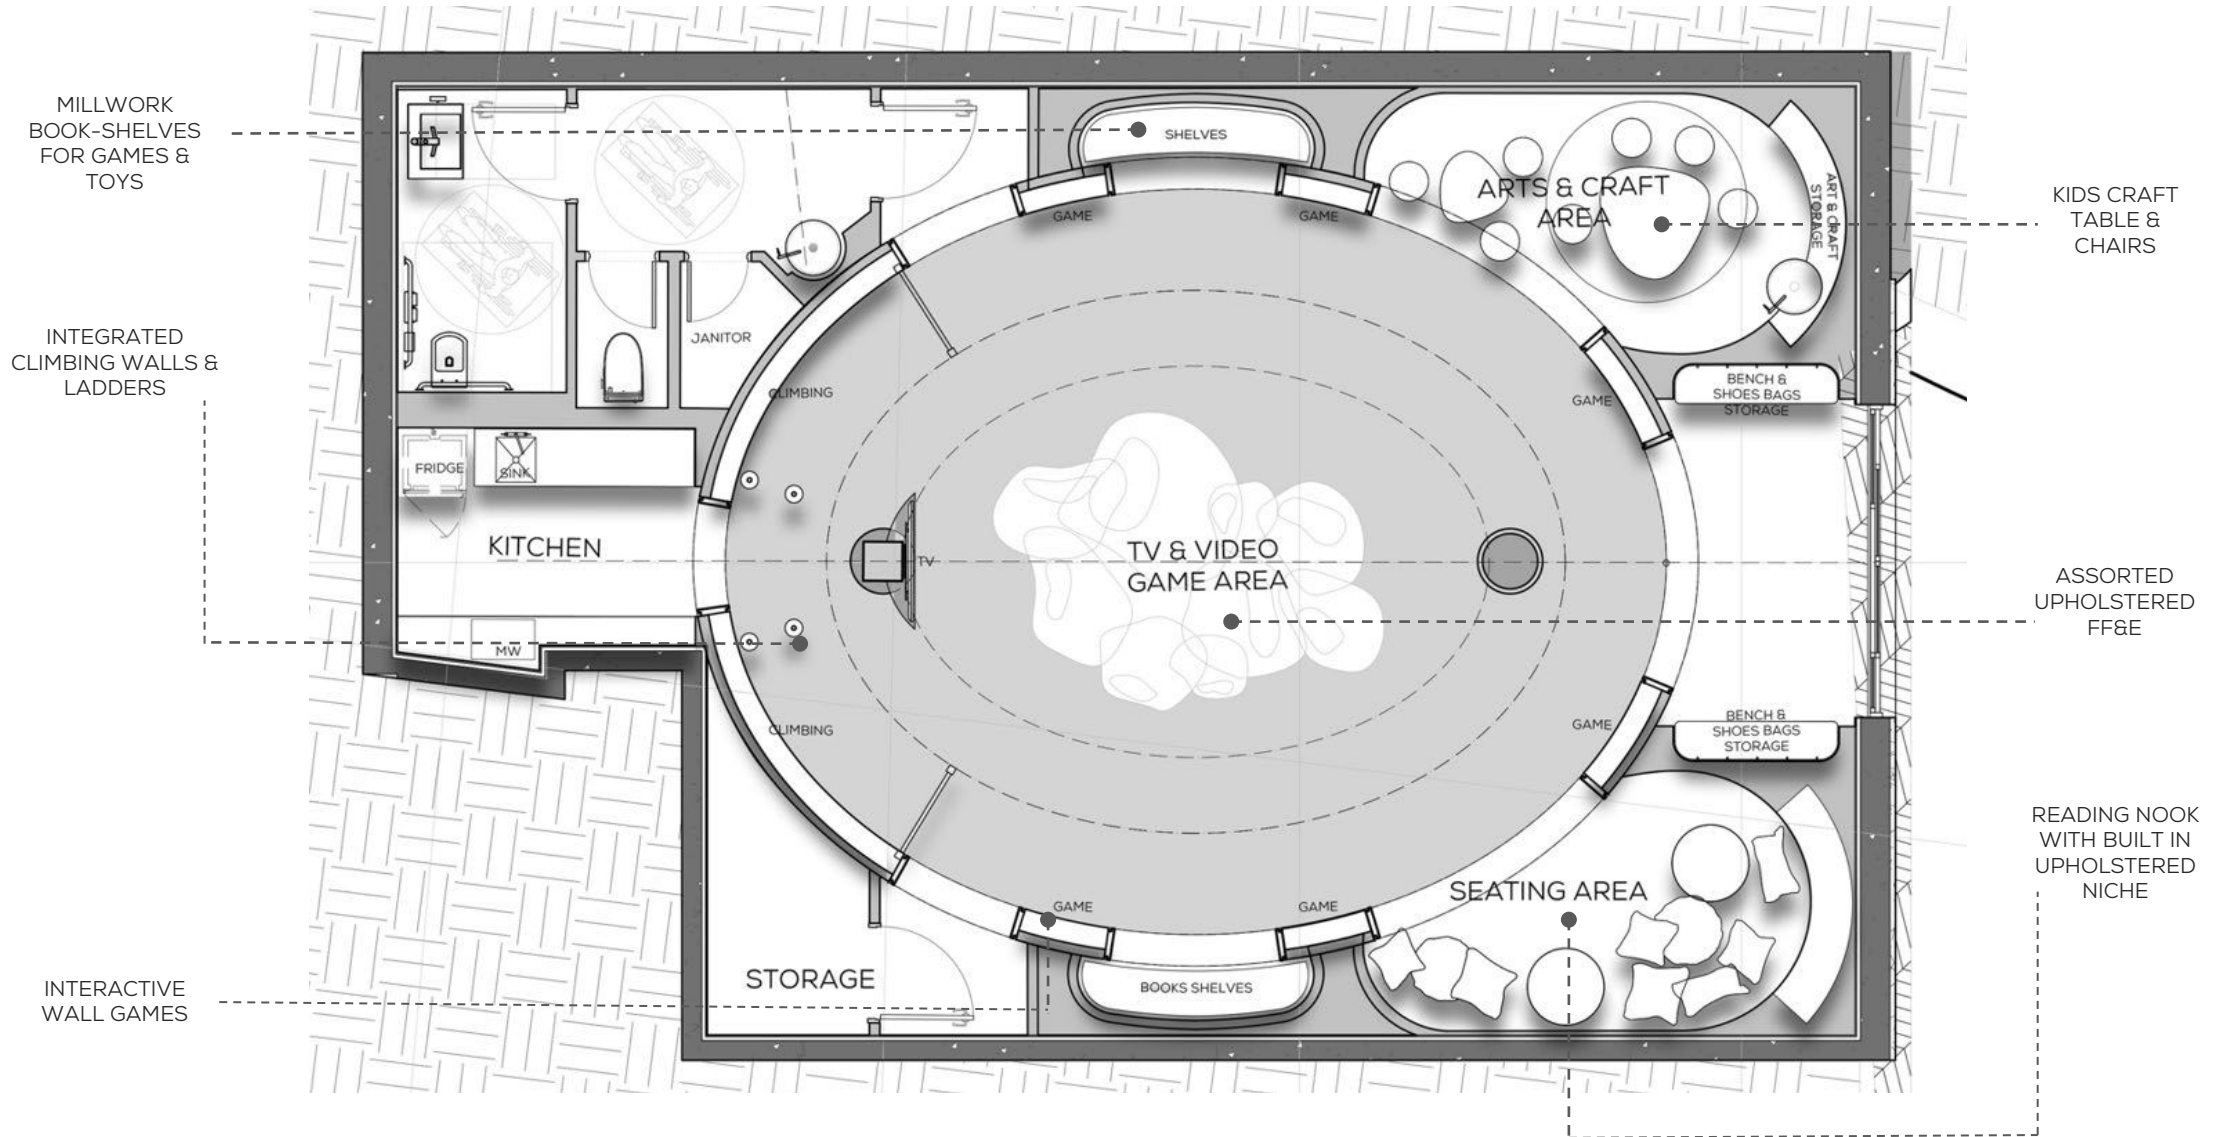

VIE L'VEN KIDS' CLUB

SCHEMATIC DESIGN REVISION

MARCH 4TH, 2024

STUDIO
MUNGE

KIDS' CLUB | MOOD & FEEL IMAGERY

PLAN & 3D VIEWS | SPACIAL STUDY

KIDS' CLUB | FLOORPLAN

KIDS' CLUB | 3D FLOORPLAN