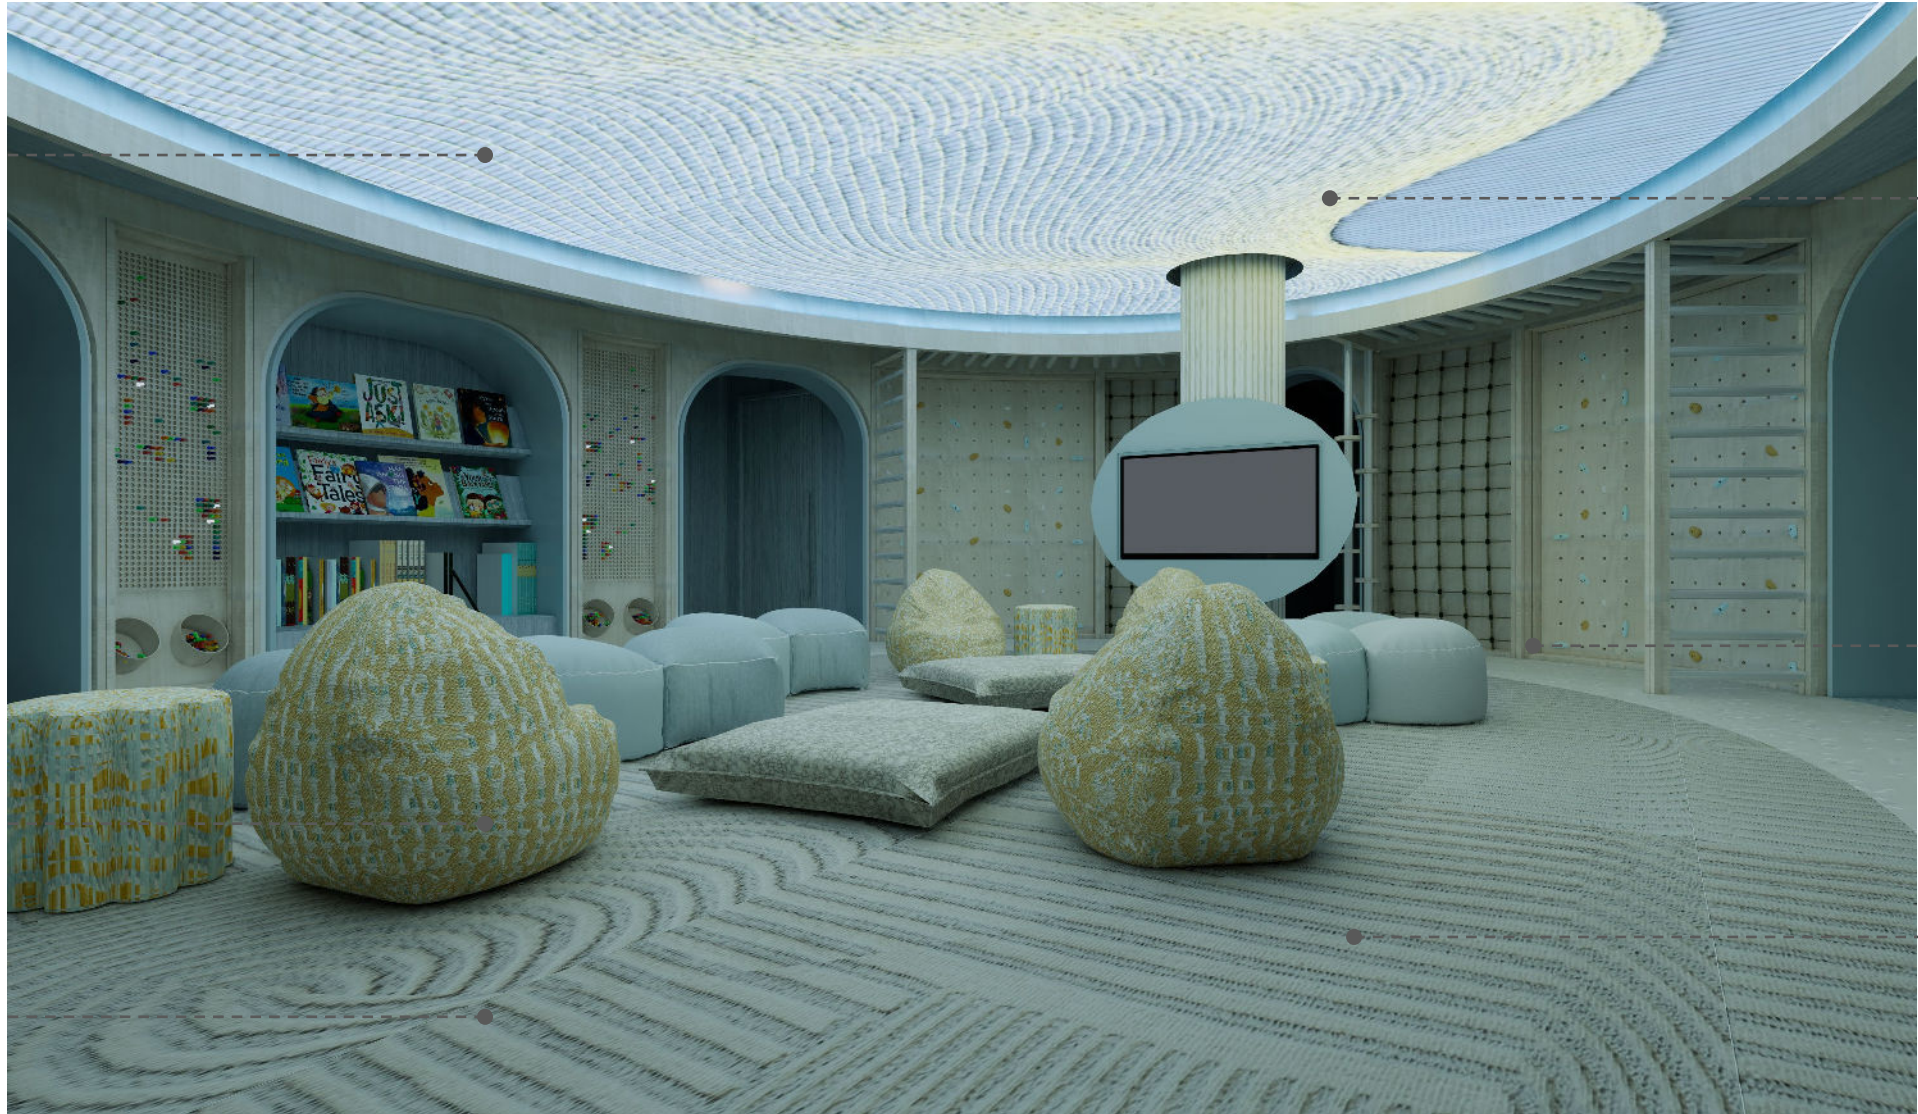

KIDS' CLUB | DESIGN STUDY LIGHT BOX – BLUE

CUSTOM MIMI
JUNG ART
INSPIRED
CEILING MURAL

MIXED SOFT
GOODS FF&E

CUSTOM
RIBBED INLAY
RUG

COLOUR
CHANGING
LIGHT BOX

KIDS ARTS &
CRAFTS DISPLAY
WALL

MIXED SOFT
GOODS
FF&E