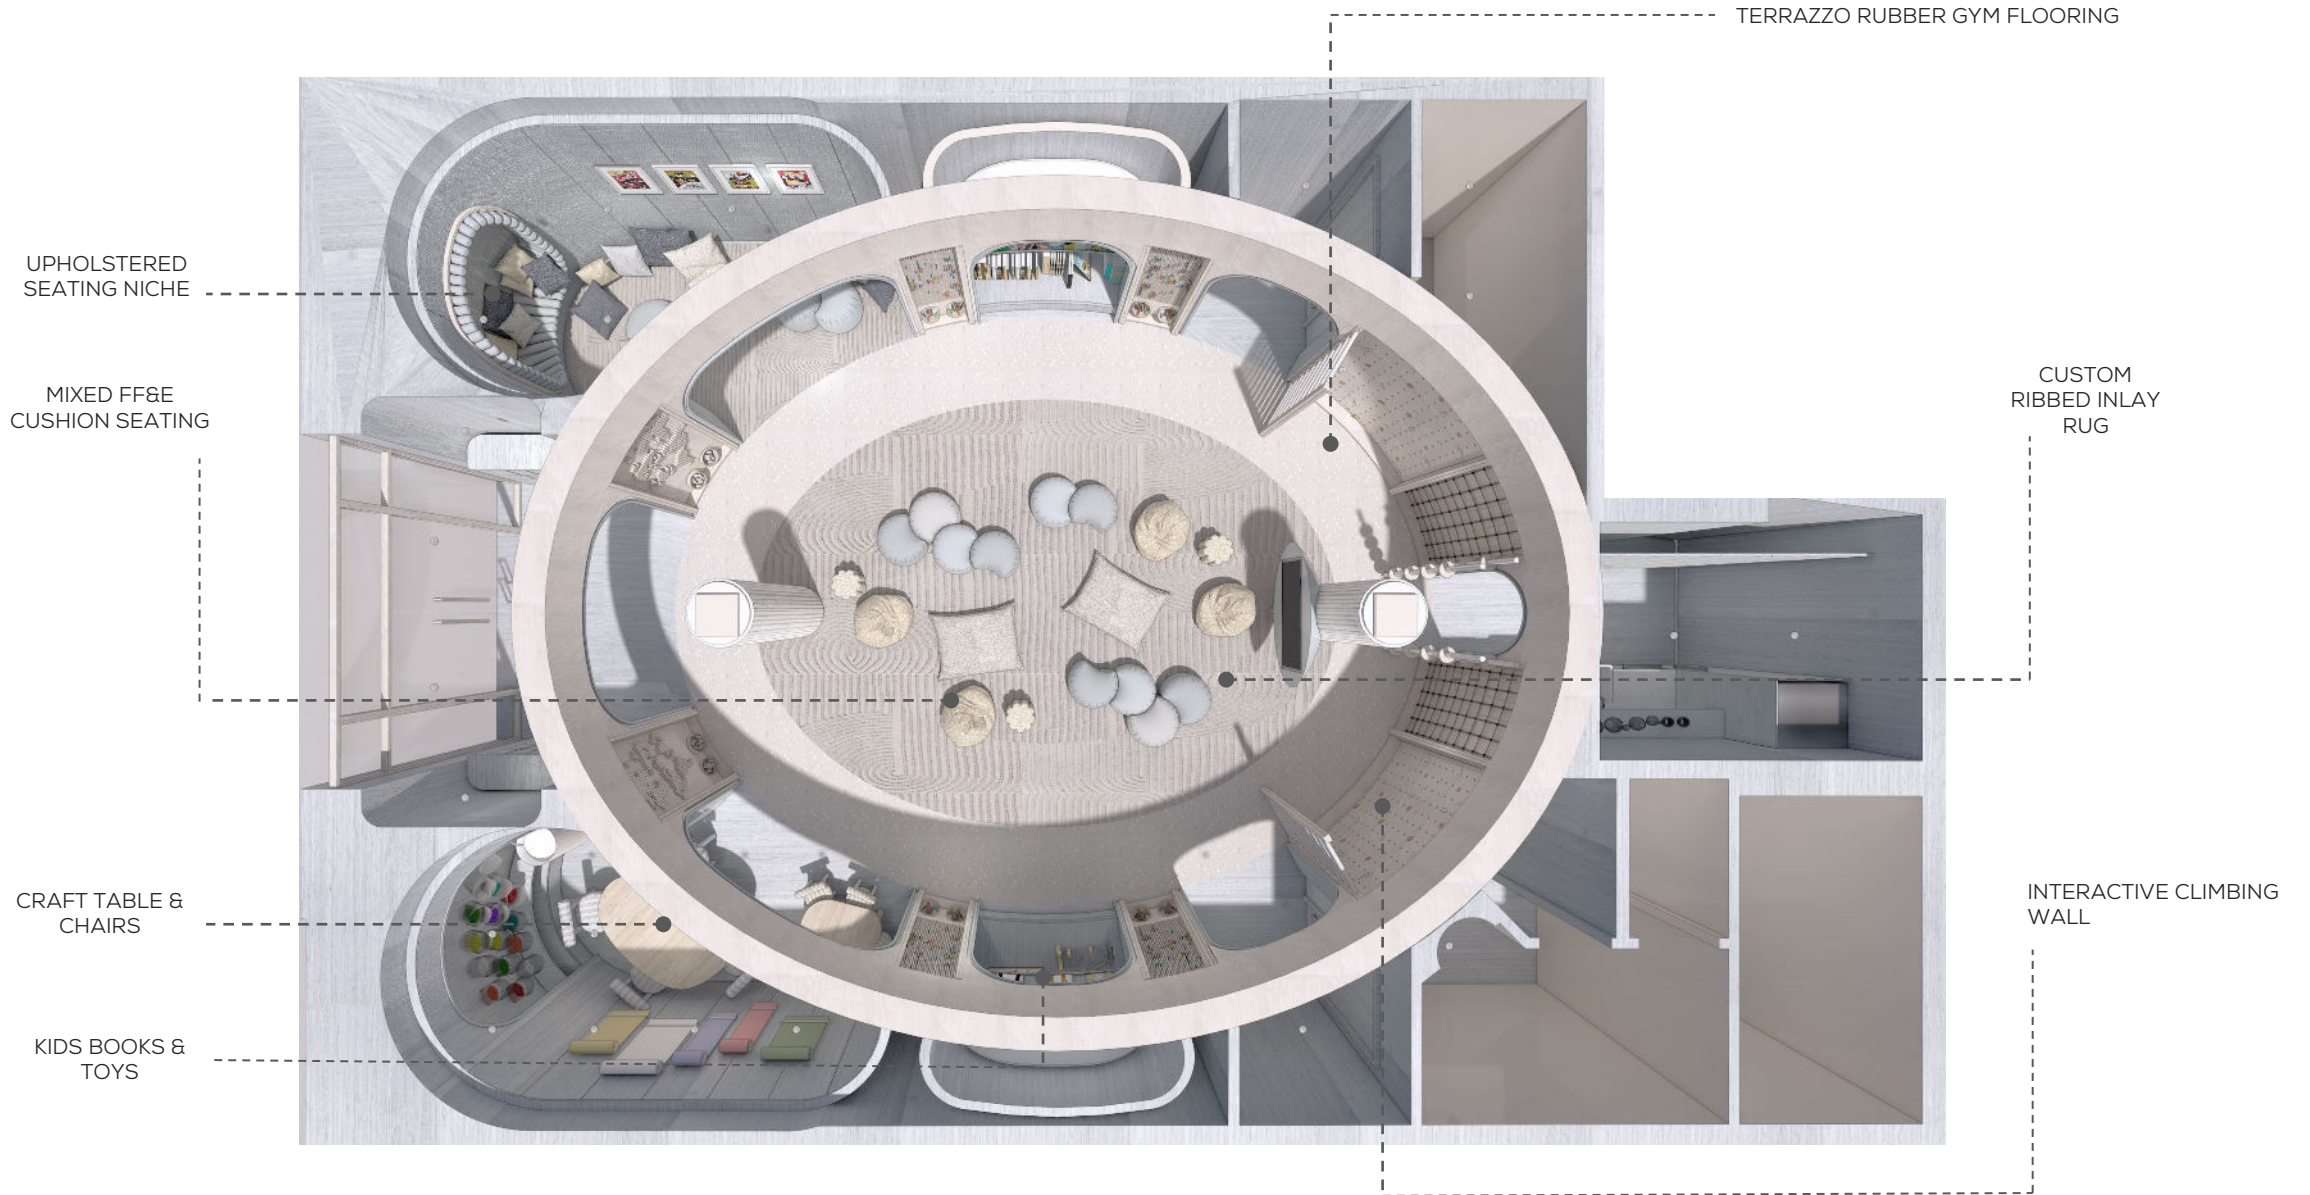

VIE L'VEN KIDS' CLUB

SCHEMATIC DESIGN REVISION

MARCH 4TH, 2024

STUDIO
MUNGE

KIDS' CLUB | MOOD & FEEL IMAGERY

PLAN & 3D VIEWS | SPACIAL STUDY

KIDS' CLUB | FLOORPLAN

KIDS' CLUB | 3D FLOORPLAN

CUSTOM MIMI
JUNG ART
INSPIRED
CEILING MURAL

CUSTOM
INTERACTIVE
PEG WALL

UPHOLSTERED
WALL PANELING &
SOFT GOODS
IN READING
NOOK

COVE LIGHTING
OPTION 1

KIDS CLIMBING
WALL WITH
MONKEY BARS
ABOVE

MIXED SOFT
GOODS
FF&E