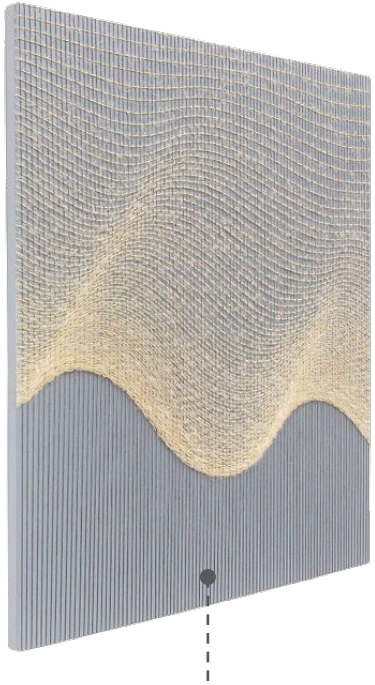

COLOUR
CHANGING
LIGHT BOX

MIXED SOFT
GOODS FF&E

KIDS ARTS &
CRAFTS DISPLAY
WALL

CUSTOM
RIBBED INLAY
RUG

MIXED SOFT
GOODS
FF&E

FF&E DIRECTION | PALETTE STUDY

KIDS' CLUB | PALETTE STUDY

MIXED SELECTION OF
DURABLE FABRICS FOR
SOFT GOODS

TERRAZZO RUBBER
GYM FLOORING

CUSTOM CARPET POMS
FOR INLAY RUGS

LIGHT BLUE-STAINED WHITE OAK
MILLWORK ACCENTS

MATTE WHITE METAL
ACCENTS

STAINED WHITE OAK
MILLWORK ACCENTS

KIDS' CLUB | TV AREA FF&E

'JOIN IN' BY MIMI JUNG, CEILING
MURAL ART DIRECTION