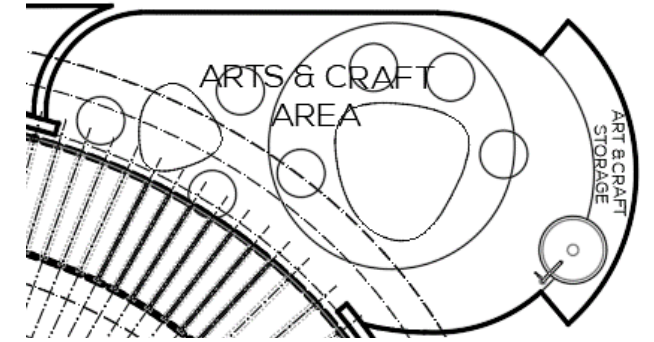

KIDS' CLUB | ARTS & CRAFTS AREA FF&E